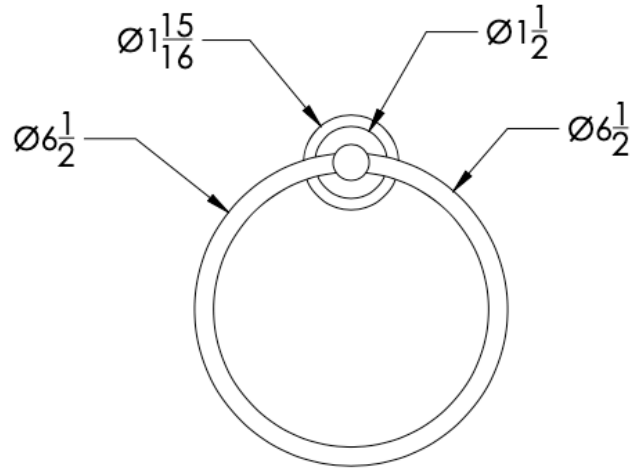

COLLECTION ELOQUENCE CLASSIC

TOWEL RING

Model	Product	Finishes Available
ELC-TWR1	Robe Hook	Multiple finishes available. Over 23 finishes to choose from.

FINISHES			
	Polished (-P)	Antique Copper (-ACOP)	Polished Gold (-PGLD)
	Brushed (-B)	Polished Brass (-PBRS)	Brushed Copper (-BCOP)
	Brushed Gold (-BGLD)	Matte White (-WHT)	Brushed Rose Gold (-BRGD)
	Matte Black (-BLK)	Brushed Modern Bronze (-BMBRZ)	Brushed Black (-BRBLK)
	Oil Rubbed Bronze (-ORB)	Glossy White (-GWHT)	Polished Black (-PBLK)
	Brushed Brass (-BBRS)	Polished Rose Gold (-PRGD)	Antique Nickel (-ANKL)
	Brushed Bronze (-BBRZ)	Unlacquered Brass (-UBRS)	Black Nickel (-NKBL)
	Antique Brass (-ABRS)	Polished Nickel (-PNKL)	

Dimension in inches

FRONT

TOP

SIDE

NOTE: Dimensions subject to change without notice.