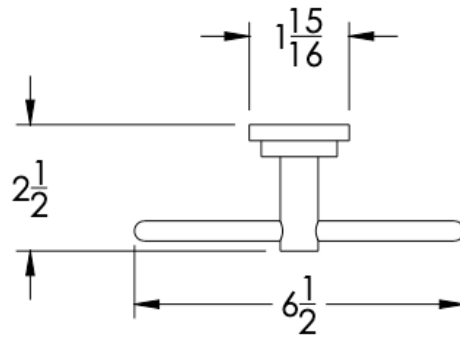

COLLECTION ELOQUENCE CLASSIC

TOWEL RING

Model	Product	Finishes Available
ELC-TWR1	Robe Hook	Multiple finishes available. Over 23 finishes to choose from.

FINISHES			
	Polished (-P)	Antique Copper (-ACOP)	Polished Gold (-PGLD)
	Brushed (-B)	Polished Brass (-PBRS)	Brushed Copper (-BCOP)
	Brushed Gold (-BGLD)	Matte White (-WHT)	Brushed Rose Gold (-BRGD)
	Matte Black (-BLK)	Brushed Modern Bronze (-BMBRZ)	Brushed Black (-BRBLK)
	Oil Rubbed Bronze (-ORB)	Glossy White (-GWHT)	Polished Black (-PBLK)
	Brushed Brass (-BBRS)	Polished Rose Gold (-PRGD)	Antique Nickel (-ANKL)
	Brushed Bronze (-BBRZ)	Unlacquered Brass (-UBRS)	Black Nickel (-NKBL)
	Antique Brass (-ABRS)	Polished Nickel (-PNKL)	

Dimension in inches

FRONT

TOP

SIDE

NOTE: Dimensions subject to change without notice.